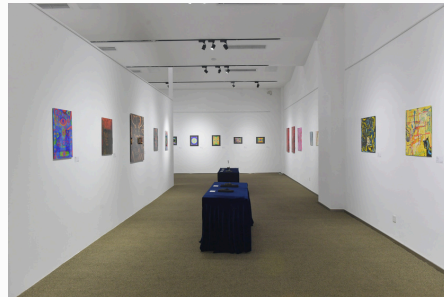

The exhibition brought together 56 artists from different countries, presenting works in painting, sculpture, photography, and mixed media across 2000 square meters. The project positioned contemporary art as a cross-cultural connector, featuring a diverse range of artists influenced by both heritage and individual experience. By facilitating a dialogue between new and veteran creators, the initiative demonstrated how varied viewpoints can cultivate deeper empathy and mutual understanding.

DE GERMANY

Dr. Davood Khazaie

Dr. Peter Schütt

TEAM- ASSISTANTS:

CN CHINA

Anna Wang

Liu Qinglin

Exhibition Showcase