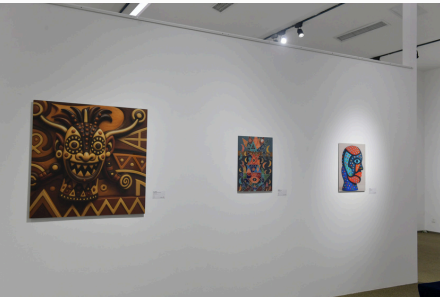

The exhibition brought together 56 artists from different countries, presenting works in painting, sculpture, photography, and mixed media across 2000 square meters. The project positioned contemporary art as a cross-cultural connector, featuring a diverse range of artists influenced by both heritage and individual experience. By facilitating a dialogue between new and veteran creators, the initiative demonstrated how varied viewpoints can cultivate deeper empathy and mutual understanding.

DE GERMANY

Dr. Davood Khazaie

Dr. Peter Schütt

TEAM- ASSISTANTS:

CN CHINA

Anna Wang

Liu Qinglin

Exhibition Showcase